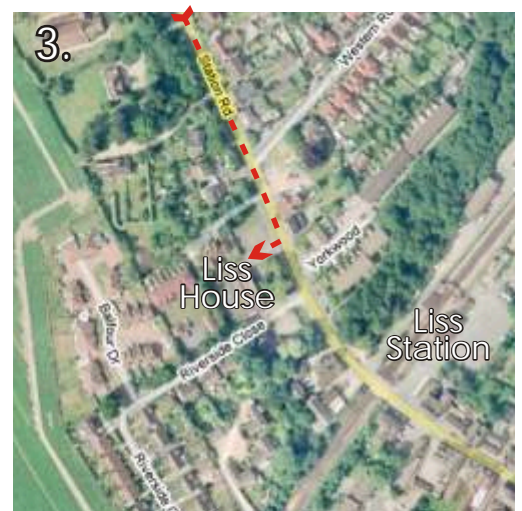

# Directions to our Head Office...

a Liss House, Station Road, Liss, Hampshire, GU33 7AD  
t 01730 897070 | f 01730 897080 | e info@hostmgt.com

1.

Travel to the A3 roundabout (there is only one roundabout on the A3, south of Hindhead).

Take the exit signposted B3006 for Liss (from the north it will be the first exit and from the south, the third exit).

2.

This is Farnham Road follow the road for about 1 mile (0.9 mi) and then turn left into Station Road (T-junction opposite the Blue Bell Inn on the Farnham Road).

3.

Continue along Station Road for about half a mile (0.4 mi) and turn right into Liss House just before Riverside Close (if you get to the railway crossing, you have gone to far). Please use the parking area to the right or rear of Liss House.

We're literally  
only a stones  
throw away  
from the Liss  
Train Station!