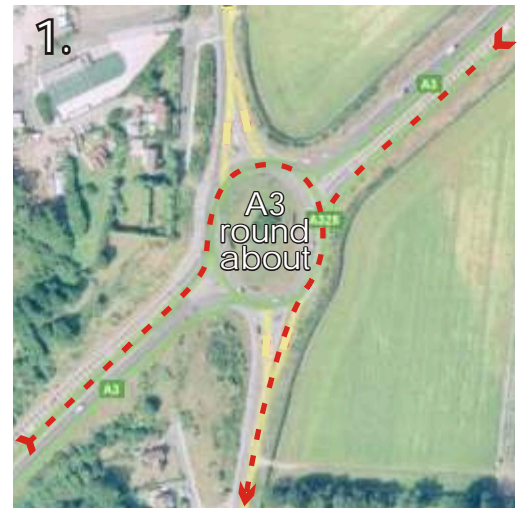

# Directions to our Head Office...

a Liss House, Station Road, Liss, Hampshire, GU33 7AD  
t 01730 897070 | f 01730 897080 | e info@hostmgt.com

1.

Travel to the A3 roundabout (there is only one roundabout on the A3, south of Hindhead).

Take the exit signposted B3006 for Liss (from the north it will be the first exit and from the south, the third exit).

2.

This is Farnham Road follow the road for about 1 mile (0.9 mi) and then turn left into Station Road (T-junction opposite the Blue Bell Inn on the Farnham Road).

3.

Continue along Station Road for about half a mile (0.4 mi) and turn right into Liss House just before Riverside Close (if you get to the railway crossing, you have gone to far). Please use the parking area to the right or rear of Liss House.

We're literally  
only a stones  
throw away  
from the Liss  
Train Station!